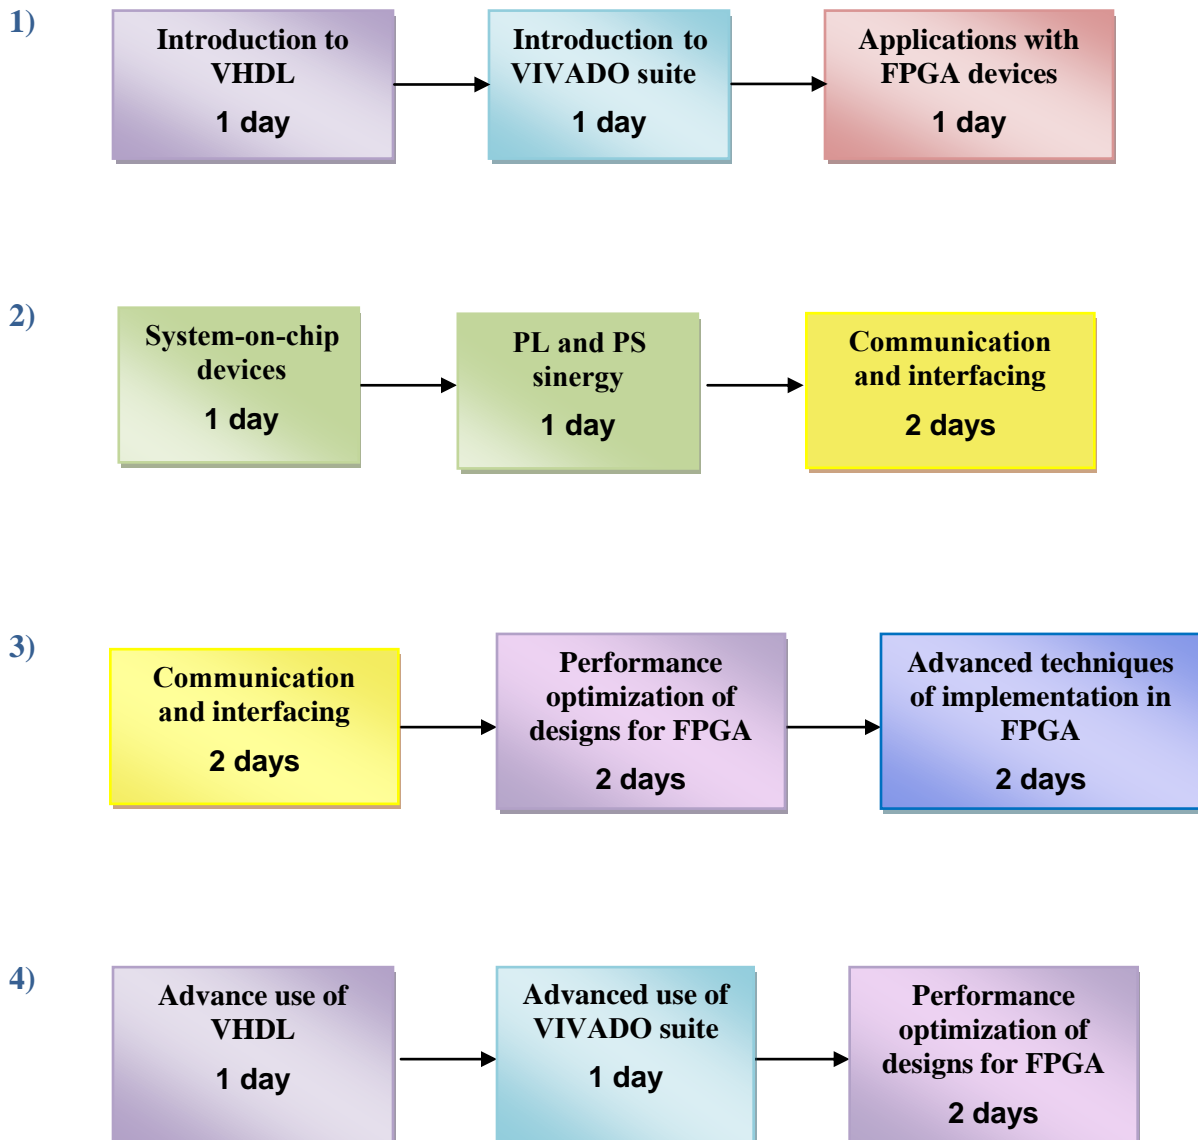

MODULAR COURSES OF DESIGN FLOW AND IMPLEMENTATION IN PROGRAMMABLE LOGIC DEVICES

The courses can be built freely by connecting different modules of your choice according to needs and background.

On customer request, module contents can be customized and tailored for specific targets of use and application.

MODULES

EXAMPLES OF COURSES

LOGISTICS

- Dates:* Course dates are to be agreed freely with individual customers.
- Duration:* The duration of the courses is the sum of the days associated with the linked modules. Each day consists of 8 hours of actual work.
- Location:* Courses are held at the location chosen by the customer.
- Costs:* The cost of each course is determined by the number of participants (minimum 1 maximum 10), the total number of days and the location.