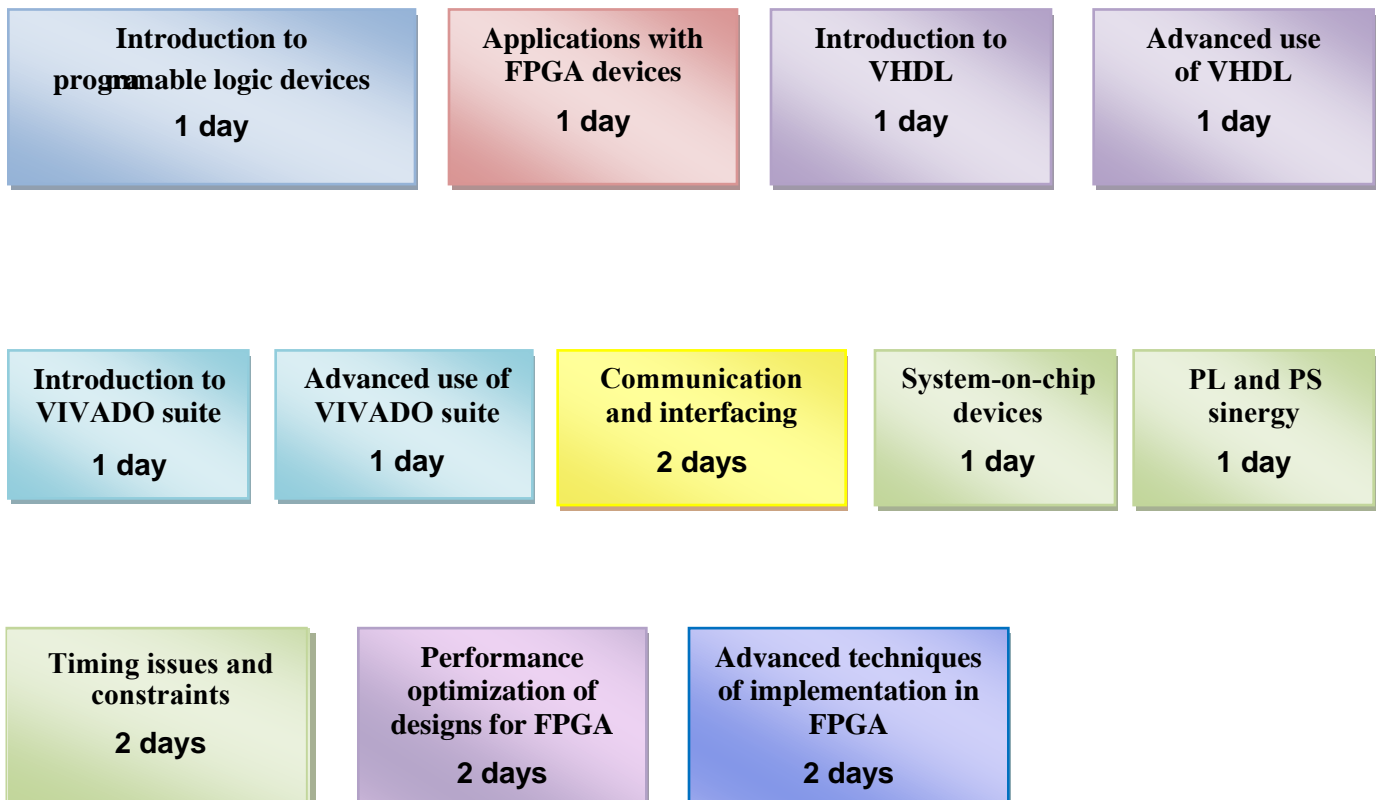

MODULAR COURSES OF DESIGN FLOW AND IMPLEMENTATION IN PROGRAMMABLE LOGIC DEVICES

The courses can be built freely by connecting different modules of your choice according to needs and background.

On customer request, module contents can be customized and tailored for specific targets of use and application.

MODULES

EXAMPLES OF COURSES

LOGISTICS

- Dates:* Course dates are to be agreed freely with individual customers.
- Duration:* The duration of the courses is the sum of the days associated with the linked modules. Each day consists of 8 hours of actual work.
- Location:* Courses are held at the location chosen by the customer.
- Costs:* The cost of each course is determined by the number of participants (minimum 1 maximum 10), the total number of days and the location.